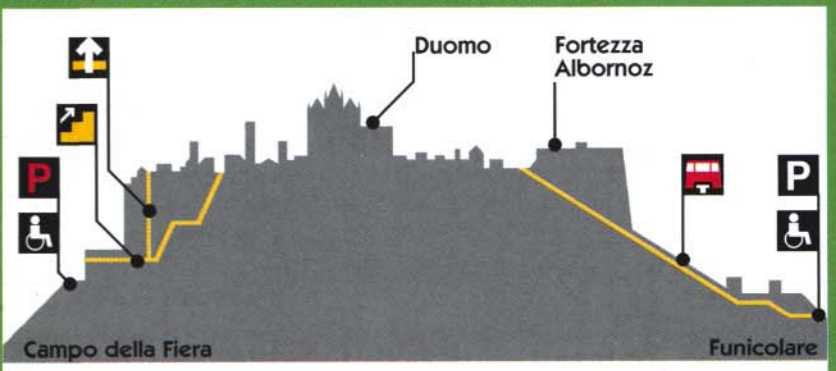

ITINERARI E TEMPI DI PERCORRENZA PER IL DUOMO ITINERARIES LEADING TO CATHEDRAL AND TIME REQUIRED

- 15'
- 15'
- 30'
- 40'
- 15'
- 15'
- 15'
- 15'

MOBILITA' ALTERNATIVA ALTERNATIVE MOBILITY

- CAMBIO VALUTA CHANGE OFFICE
- POSTE E TELEGRAFI POST AND TELEGRAPH OFFICES
- HANDICAP
- WC
- GIARDINI PUBLIC PARKS
- TAXI
- CAPOLINEA BUS BUS TERMINUS
- PARCHEGGIO LIBERO FREE PARKING
- PASSAGGIO PEDONALE PEDESTRIAN ROUTE
- ASCENSORE LIFT
- SOSTA CAMPER CAMPER PARKING
- PARCHEGGIO A PAGAMENTO PAY PARKING
- SCALE MOBILI ESCALATORS
- FUNICOLARE FUNICULAR RAILWAY
- UFFICIO TURISTICO TOURIST INFORMATION